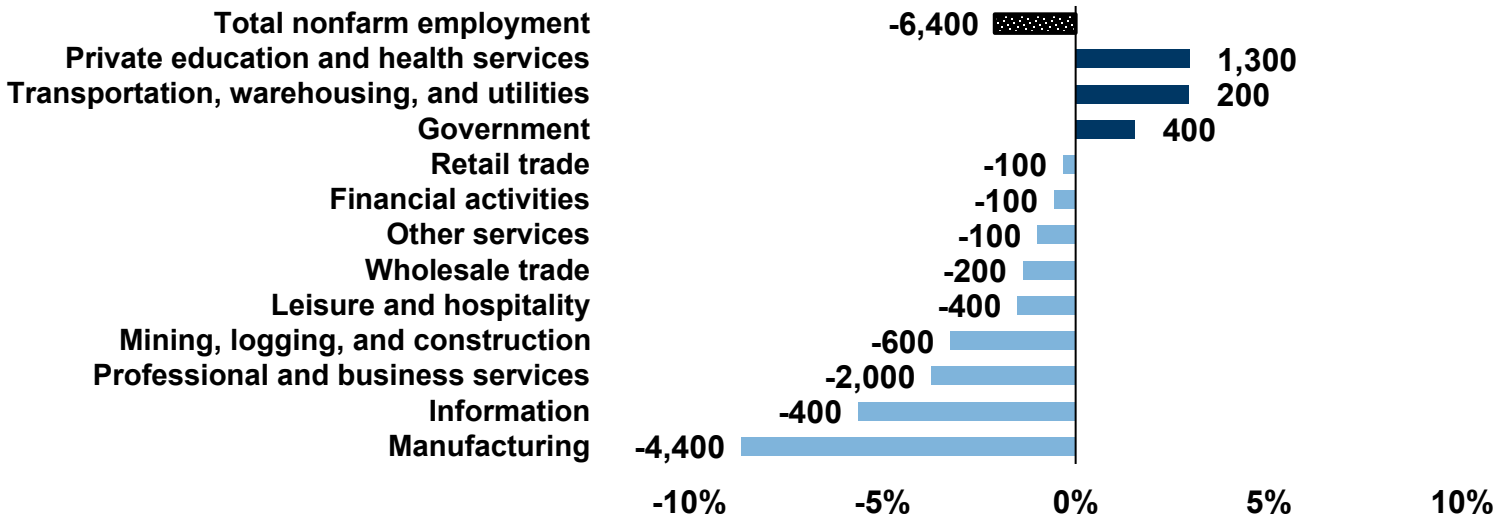

Unemployment Rate Holds Steady at 5.1%

Source: Oregon Employment Department, Local Area Unemployment Statistics

Widespread Job Losses Outweigh Healthcare Gains

Washington County, February 2025 to February 2026, not seasonally adjusted