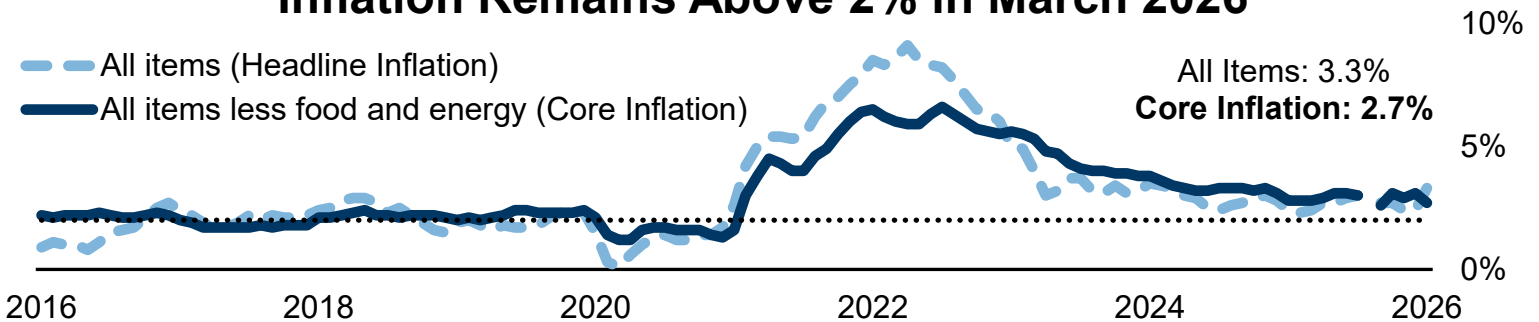

Unemployment Rate Holds Steady at 5.1%

Source: Oregon Employment Department, Local Area Unemployment Statistics

Widespread Job Losses Outweigh Healthcare Gains

Washington County, February 2025 to February 2026, not seasonally adjusted

Source: Oregon Employment Department, Current Employment Statistics

Inflation Remains Above 2% in March 2026

Source: Oregon Employment Department, Bureau of Labor Statistics (CPI-U) year-over-year